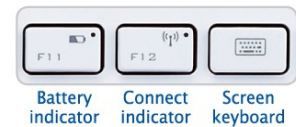

Contact your sales representative for more information about **LuxePad 9000**.

Bluetooth delivers wireless operation and low power consumption.

Use the on/off switch when you're away from your iPad.

Scissor-type key structure for ultra smooth and great tactile feedback.

Specific function keys

Key Features

- Bluetooth keyboard for iPad
- Ultra thin type scissor key structure
- Ultra-low power consumption
- Easier and more comfortable to use than your finger

System Requirements