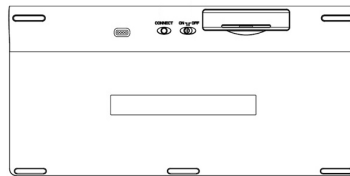

Bluetooth delivers wireless operation and low power consumption.

Use the on/off switch when you're away from your iPad.

Scissor-type key structure for ultra smooth and great tactile feedback.